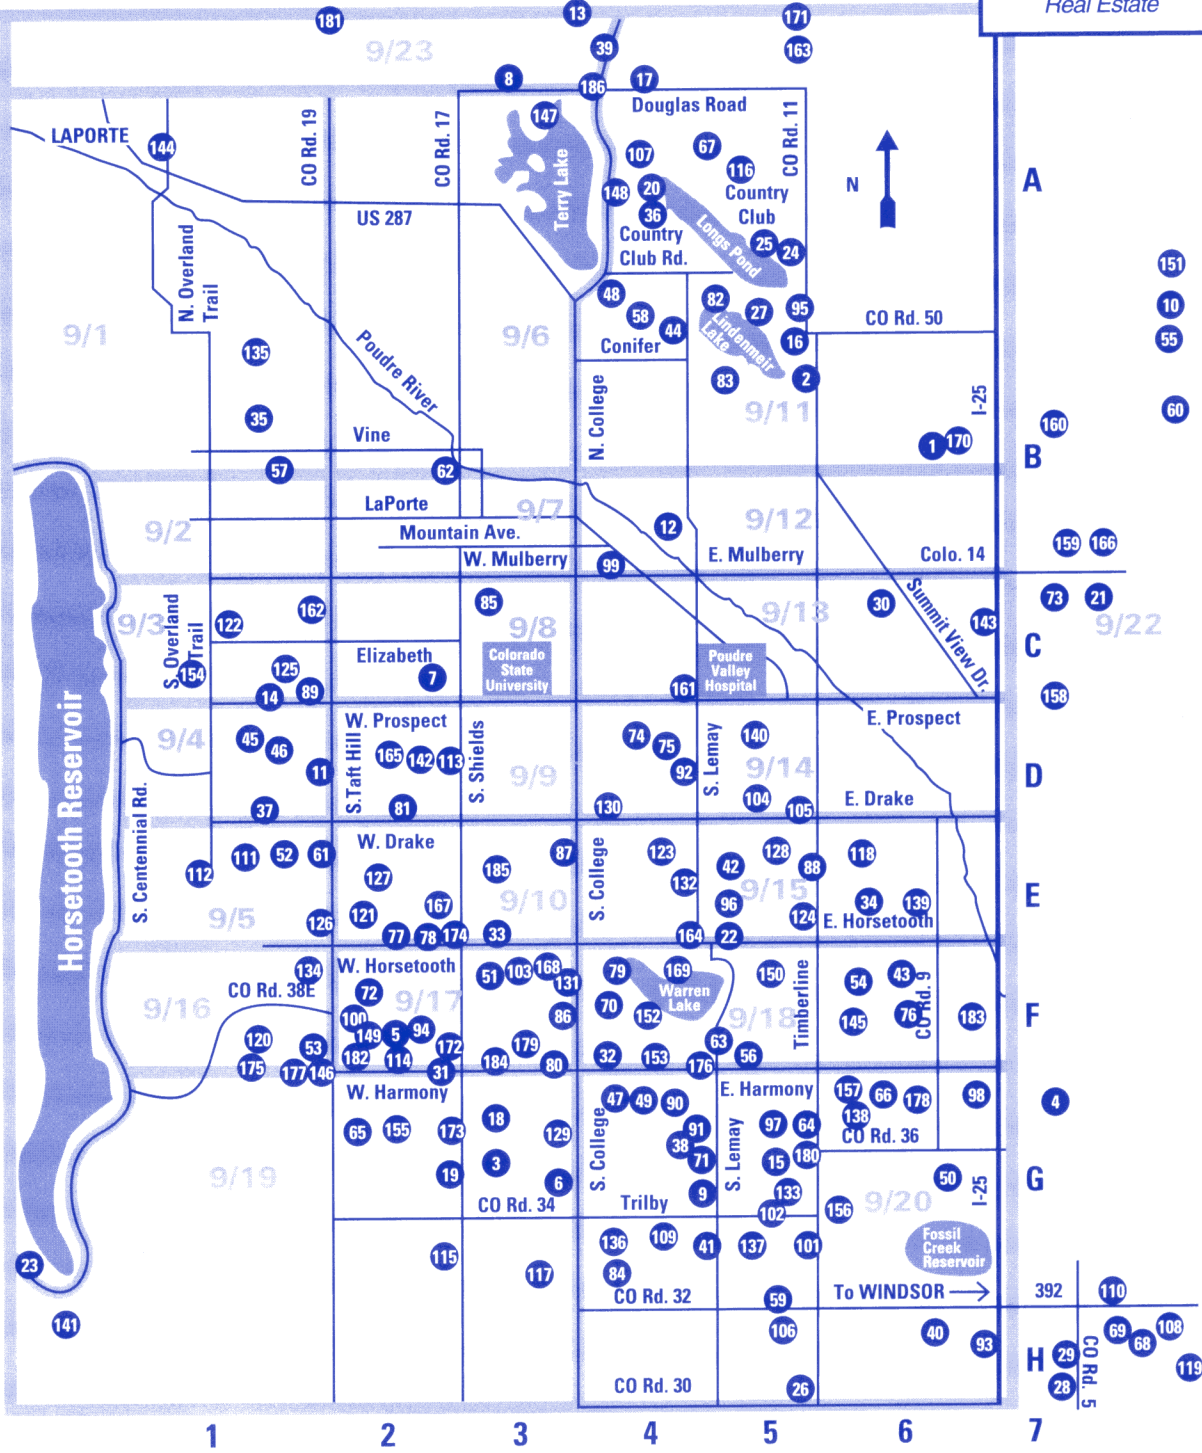

- 1 Aberdeen B6
- 2 Adriel Hills B5
- 3 Applewood G3
- 4 Alexander Estates G7
- 5 Arapahoe Farms F2
- 6 Aurora Hills H3
- 7 Benner Road Bungalows C2
- 8 Braidwood A3
- 9 Brittany Knolls G4
- 10 Brooklind Estates B7
- 11 Brown Farm D1
- 12 Buckingham B4
- 13 Buffalo Creek A4
- 14 Cedarwood C1
- 15 Center Greens G5
- 16 Chesapeake B5
- 17 Cheyenne Ridge A4
- 18 Clarendon Hills G3
- 19 Chelsea Ridge G2
- 20 Clubview Estates A4
- 21 Clydesdale Park C7
- 22 Collindale E5
- 23 Continental West G1
- 24 Cottonwood Point A5
- 25 Cottonwood Shores A5
- 26 Couer d Alene H5
- 27 Country Club A5
- 28 Country Farms H7
- 29 Country Meadows H7
- 30 Countryside C5
- 31 Coventry F1
- 32 Creekside F4
- 33 Cunningham Corner E3
- 34 Dakota Ridge E6
- 35 Dean Acres B1
- 36 Dellwood Heights A4
- 37 Drake Crossing D1
- 38 Eagle Cliffs G4
- 39 Eagle Lake A4
- 40 Eagle Ranch Estates H6
- 41 Eagle Tree/Provincetown H4
- 42 Eastborough E5
- 43 English Ranch F6
- 44 Evergreen Park B4
- 45 Fairbrooke D1
- 46 Fairbrooke Heights G1
- 47 Fairway Estates D4
- 48 Falcon Ridge A4
- 49 Fossil Creek G4
- 50 Fossil Lake Ranch G6
- 51 Four Seasons F3
- 52 Fox Creek E1
- 53 Fox Hills F1
- 54 Fox Meadows F6
- 55 Glenn Ridge B7
- 56 Golden Meadows F5
- 57 Green Acres B1
- 58 Greenbriar A4
- 59 Greenstone H5
- 60 Gypsy Ridge B7
- 61 Hampshire Pond E1
- 62 Hanna B2
- 63 Harbor Walk Estates F4
- 64 Harmony Crossing G5
- 65 Harmony Ridge G2
- 66 Harvest G6
- 67 Hearthfire A4
- 68 Highland Hills H7
- 69 Highland Meadows H7
- 70 Highpointe F4
- 71 Huntington Hills G4
- 72 Imperial Estates F2
- 73 Indian Creek Meadows C7
- 74 Indian Hills D4
- 75 Indian Hills Village D4
- 76 Kelsey Park at English Ranch F6
- 77 Kensington E2
- 78 Kingston Woods E2
- 79 Landings Bay F4
- 80 Larkborough F3
- 81 Lexington Green D2
- 82 Linden Lake Estates A5
- 83 Lindenwood B5
- 84 Manor Ridge H4
- 85 Mantz C3
- 86 Mapleton F3
- 87 Meadowlark E3
- 88 Meadows East E5
- 89 Miller Brothers C1
- 90 Miramont G4
- 91 Miramont Valley G4
- 92 Mission Hills D4
- 93 Mountain Range Shadows H7
- 94 Mountain Ridge F2
- 95 Nedrah Acres A5
- 96 Nelson Farm E5
- 97 Oakridge G5
- 98 Observatory Village G6
- 99 Old Town B4
- 100 Overlook at the Gates F2
- 101 Paragon Estates H5
- 102 Paragon Point G5
- 103 Park South E3
- 104 Parkwood D5
- 105 Parkwood East D5
- 106 Patterson Point H5
- 107 Pheasant Ridge A4
- 108 Promontory H7
- 109 Provincetown G4
- 110 Ptarmigan H7
- 111 Quail Hollow E1

- 112 Quail Ridge E1
- 113 Red Fox Meadow D2
- 114 Regency Park F2
- 115 Registry Ridge H2
- 116 Richards Lake A5
- 117 Ridgewood Hills H3
- 118 Ridgen Farms E6
- 119 River Ridge H7
- 120 Rockview F1
- 121 Rossborough E2
- 122 Saddleridge C1
- 123 Scotch Pines E4
- 124 Sherwood Shores East E5
- 125 Siena E1
- 126 Silver Oaks C1
- 127 Silverplume Estates E2
- 128 Silverwood/Eldorado E5
- 129 Skyview G3
- 130 South College Heights D4
- 131 Southglen F3
- 132 Southmoor E4
- 133 Southridge G5
- 134 Springfield F1
- 135 Stagecoach B1
- 136 Stanton Bridge G4
- 137 Stanton Creek H5
- 138 Stetson Creek G6
- 139 Stone Ridge E6
- 140 Stonehenge D5
- 141 Stout Wild H1
- 142 Summerhill D2
- 143 Sunrise Acres C6
- 144 Sunset Ridge A1
- 145 Sunstone F6
- 146 Taft Canyon F1
- 147 Terry Point A3
- 148 Terry Shores A3
- 149 The Gates F2
- 150 The Greens at Collindale F5
- 151 The Hill B7
- 152 The Landings F4
- 153 The Mallards C1
- 154 The Ponds G2
- 155 The Ridge G2
- 156 The Timbers G5
- 157 Timber Creek G6
- 158 Timnath Meadows C7
- 159 Trails at Vista Bonita B7
- 160 Trappers Point B7
- 161 University Acres C4
- 162 Valley Hi C1
- 163 Viewpointe A5
- 164 Village East E4
- 165 Village West D2
- 166 Vista Bonita B7
- 167 Wagonwheel E2
- 168 Warren Farms F3
- 169 Warren Shores F4
- 170 Watergen B6
- 171 Wellington Pointe A5
- 172 Westbrooke F2
- 173 Westbury C1
- 174 Westfield Park E2
- 175 Westridge G2
- 176 Whalers Cove F4
- 177 Wildflower Ridge F1
- 178 Willowood G6
- 179 Willow Park G3
- 180 Willow Springs F5
- 181 Withrow Ridge A2
- 182 Woodridge F2
- 183 Woodland Park F6
- 184 Woodlands F3
- 185 Woodwest E3
- 186 Woody Creek A4