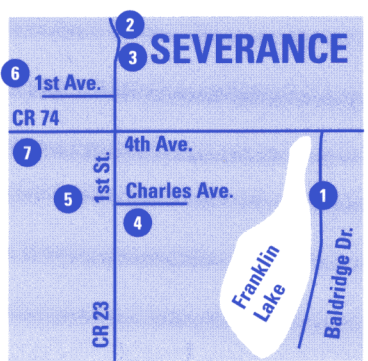

WINDSOR/SEVERANCE/EATON

Neighborhood Locator Map

THE GROUP INC.

Real Estate

The Group Offices:
 7785 Highland Meadows Parkway, Windsor, 970-226-0700
 2803 East Harmony Road, Fort Collins, 970-229-0700
 375 East Horsetooth Road, Fort Collins, 970-223-0700
 401 West Mulberry Street, Fort Collins, 970-221-0700

3257 West 20th Street, Greeley, 970-392-0700
 5401 Stone Creek Circle, Loveland, 970-613-0700
 1401 West 29th Street, Loveland, 970-663-0700

- 1 Alexander EstatesA4
- 2 Antelope Hills.....C10
- 3 BisonRidge.....G4
- 4 CalabriaD2
- 5 Cornerstone.....F10
- 6 Country FarmsE2
- 7 Country MeadowsF2
- 8 Garden EastF8
- 9 Governor's FarmF8
- 10 Grasslands ParkD7
- 11 Highland HillsE3
- 12 Highland Meadows.....E2
- 13 Moriah EstatesB7
- 14 Mountain View.....F8
- 15 New WindsorD5
- 16 North ShoresB8
- 17 Olde TownE8
- 18 Pelican HillsH7
- 19 Poudre Heights.....G6
- 20 Ptarmigan.....D2
- 21 Ridge WestF4
- 22 River BendF7
- 23 River TrailsF5
- 24 River WestE4
- 25 Roth SubdivisionA6
- 26 Soaring EagleA9
- 27 Soaring Eagle Ranch.....A8
- 28 Steeplechase.....I4
- 29 Ventana Estates.....C5
- 30 Water ValleyG8
- 31 Westwood VillageE6
- 32 Willow SpringsD10
- 33 WindsongI7
- 34 Windsor EstatesC9
- 35 Windsor ManorD6
- 36 Windsor WestE6

- 1 BaldrigeS
- 2 Belmont Farms.....S
- 3 Casa LomaS
- 4 Hunter HillS
- 5 LakeviewS
- 6 Settlers LandingS
- 7 Timber Ridge.....S

- 1 Eaton CommonsE
- 2 Governor's RanchE
- 3 HawkstoneE
- 4 MaplewoodE