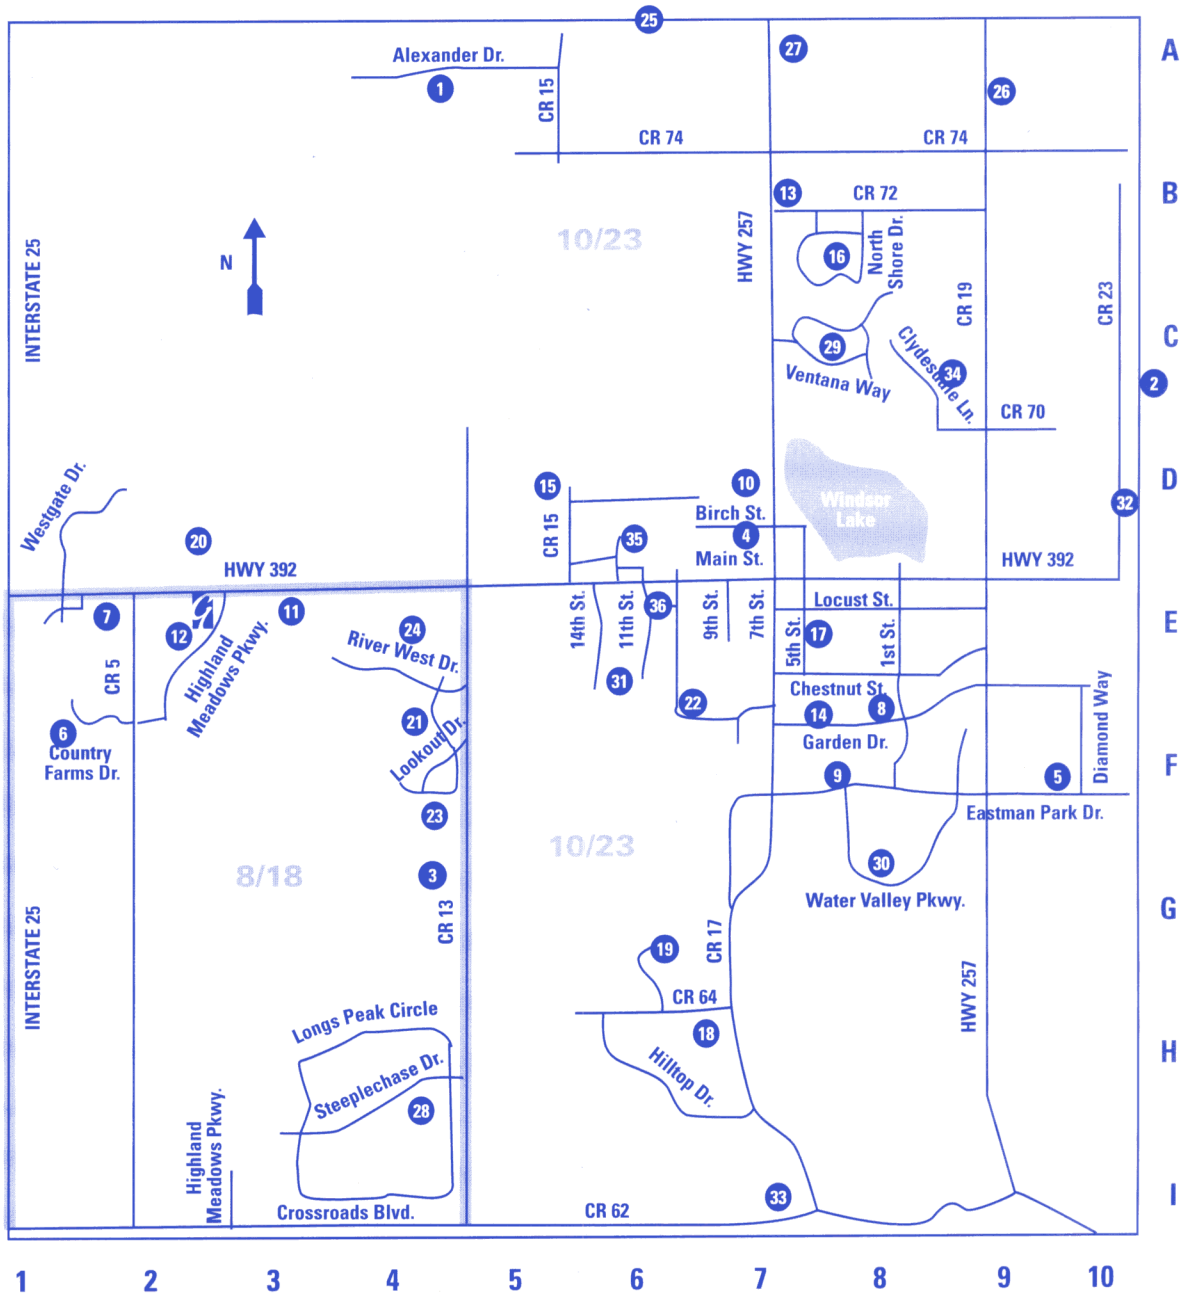

WINDSOR/SEVERANCE/EATON

Neighborhood Locator Map

THE GROUP INC.

Real Estate

The Group Offices:
 7785 Highland Meadows Parkway, Windsor, 970-226-0700
 2803 East Harmony Road, Fort Collins, 970-229-0700
 375 East Horsetooth Road, Fort Collins, 970-223-0700
 401 West Mulberry Street, Fort Collins, 970-221-0700

3257 West 20th Street, Greeley, 970-392-0700
 5401 Stone Creek Circle, Loveland, 970-613-0700
 1401 West 29th Street, Loveland, 970-663-0700

- 1 Alexander EstatesA4
- 2 Antelope Hills.....C10
- 3 BisonRidge.....G4
- 4 CalabriaD2
- 5 Cornerstone.....F10
- 6 Country FarmsE2
- 7 Country MeadowsF2
- 8 Garden EastF8
- 9 Governor's FarmF8
- 10 Grasslands ParkD7
- 11 Highland HillsE3
- 12 Highland Meadows.....E2
- 13 Moriah EstatesB7
- 14 Mountain View.....F8
- 15 New WindsorD5
- 16 North ShoresB8
- 17 Olde TownE8
- 18 Pelican HillsH7
- 19 Poudre Heights.....G6
- 20 Ptarmigan.....D2
- 21 Ridge WestF4
- 22 River BendF7
- 23 River TrailsF5
- 24 River WestE4
- 25 Roth SubdivisionA6
- 26 Soaring EagleA9
- 27 Soaring Eagle Ranch.....A8
- 28 Steeplechase.....I4
- 29 Ventana Estates.....C5
- 30 Water ValleyG8
- 31 Westwood VillageE6
- 32 Willow SpringsD10
- 33 WindsongI7
- 34 Windsor EstatesC9
- 35 Windsor ManorD6
- 36 Windsor WestE6

- 1 BaldrigeS
- 2 Belmont Farms.....S
- 3 Casa LomaS
- 4 Hunter HillS
- 5 LakeviewS
- 6 Settlers LandingS
- 7 Timber Ridge.....S

- 1 Eaton CommonsE
- 2 Governor's RanchE
- 3 HawkstoneE
- 4 MaplewoodE